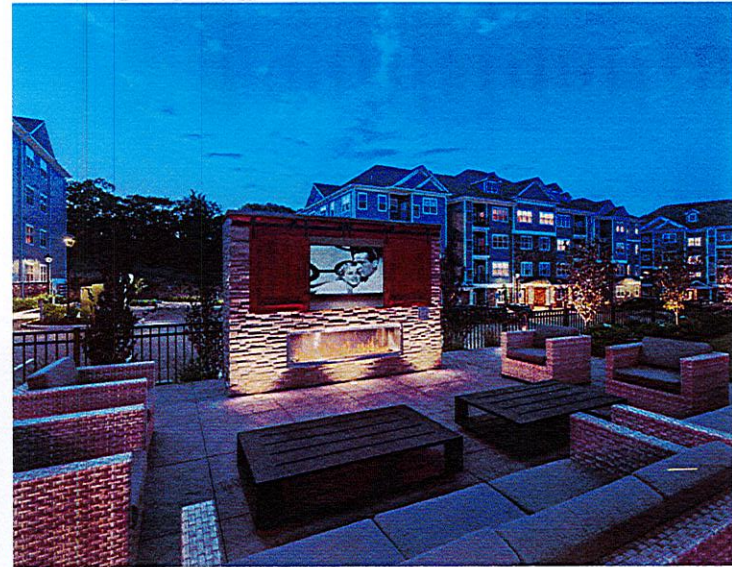

continental
PROPERTIES