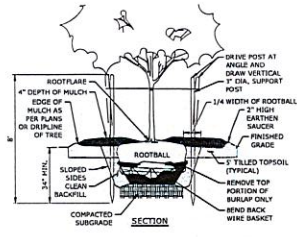

PLANTING NOTES