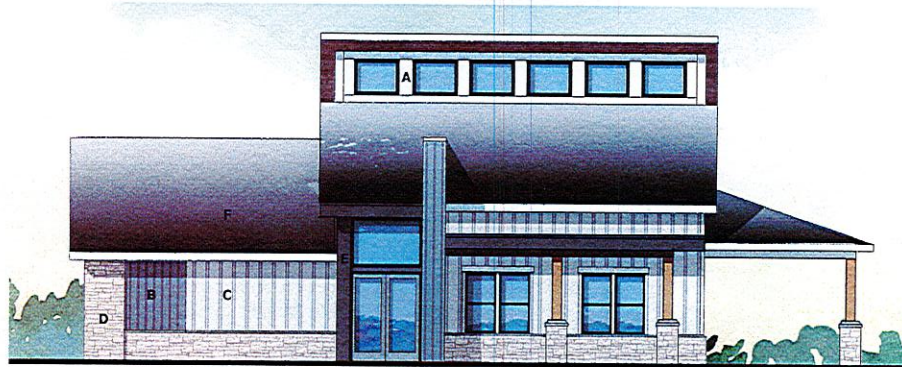

Entry Elevation

Materials	
A.	Cellular PVC Panels (White)
B.	Cementitious Siding or Equal (Vertical, Color TBD)
C.	Cementitious Siding or Equal (Board and Batten, Color TBD)
D.	Manufactured Stone (Color TBD)
E.	Cementitious Panels or Equal (Color TBD)
F.	Asphalt Shingles

A-22

© 2023 MARTIN ARCHITECTURAL GROUP