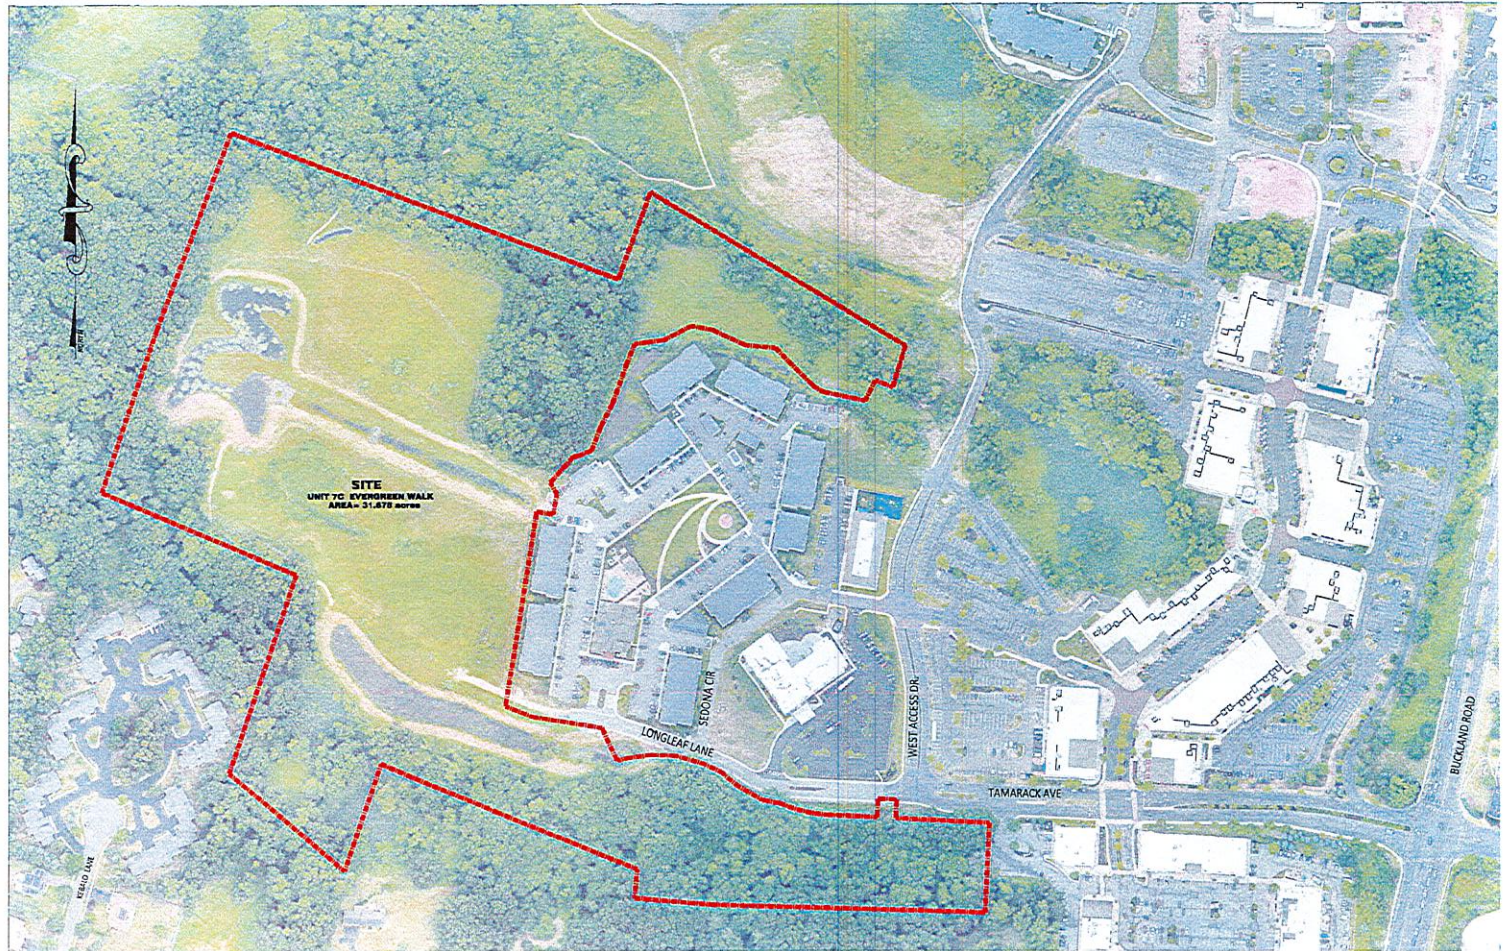

EXHIBIT A

EXHIBIT A

EXHIBIT A

EXHIBIT A