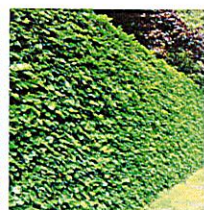

European Beech Hedge
Fagus sylvatica