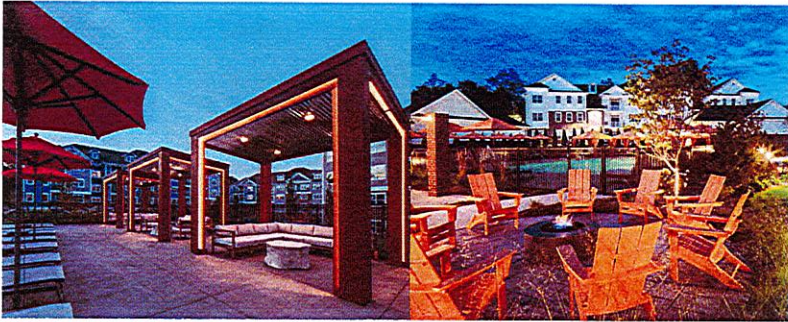

continental
PROPERTIES