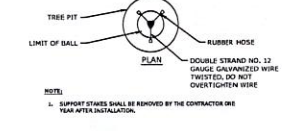

PLANTING NOTES