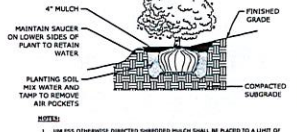

TREE PLANTING
NOT TO SCALE

NOTE: 1. SUPPORT STAKES SHALL BE REMOVED BY THE CONTRACTOR ONE YEAR AFTER INSTALLATION.