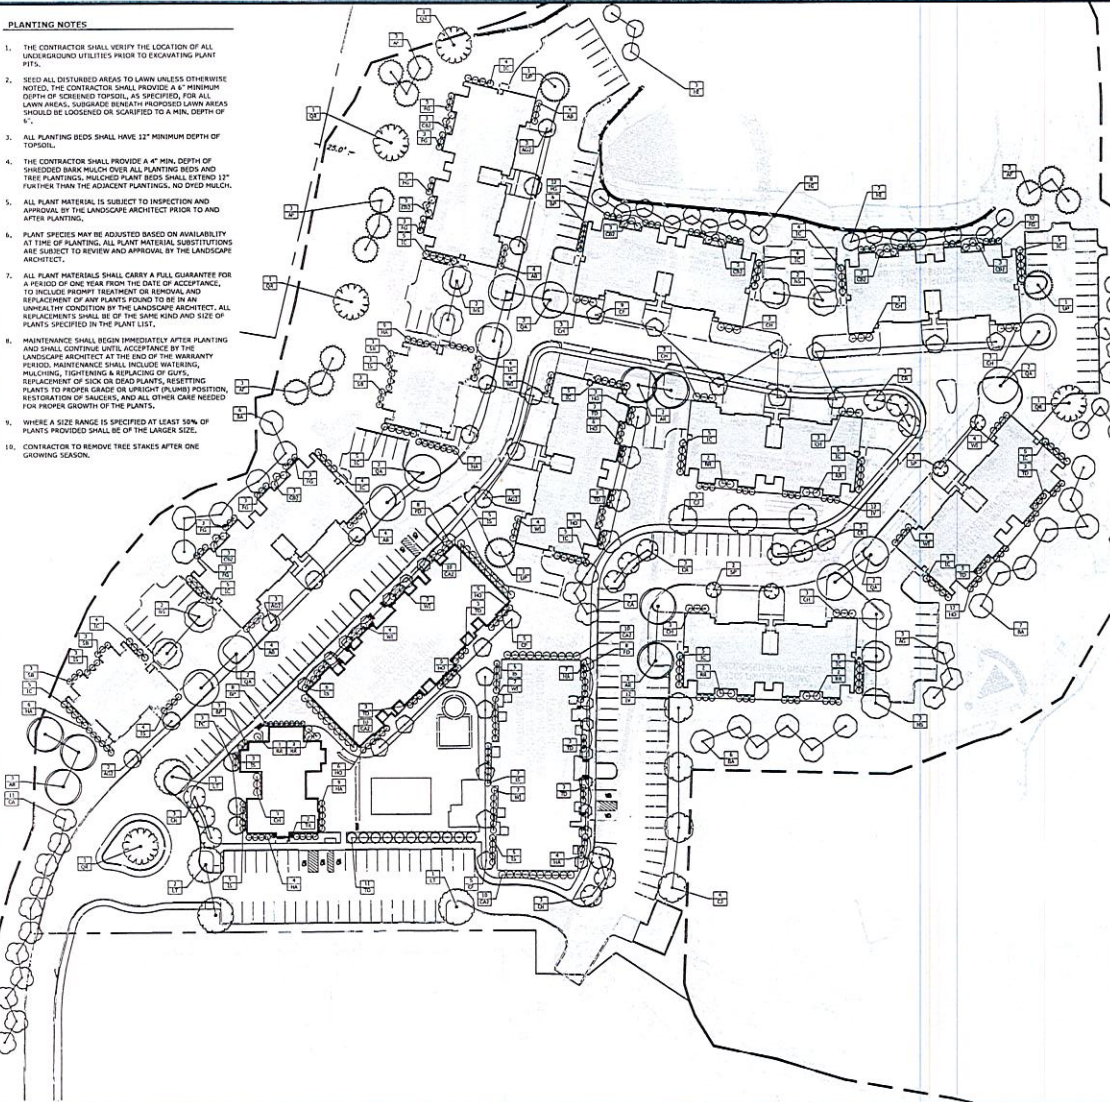

PLANTING NOTES

TREE PLANTING
NOT TO SCALE

NOTE: 1. SUPPORT STAKES SHALL BE REMOVED BY THE CONTRACTOR ONE YEAR AFTER INSTALLATION.

PLANT SCHEDULE