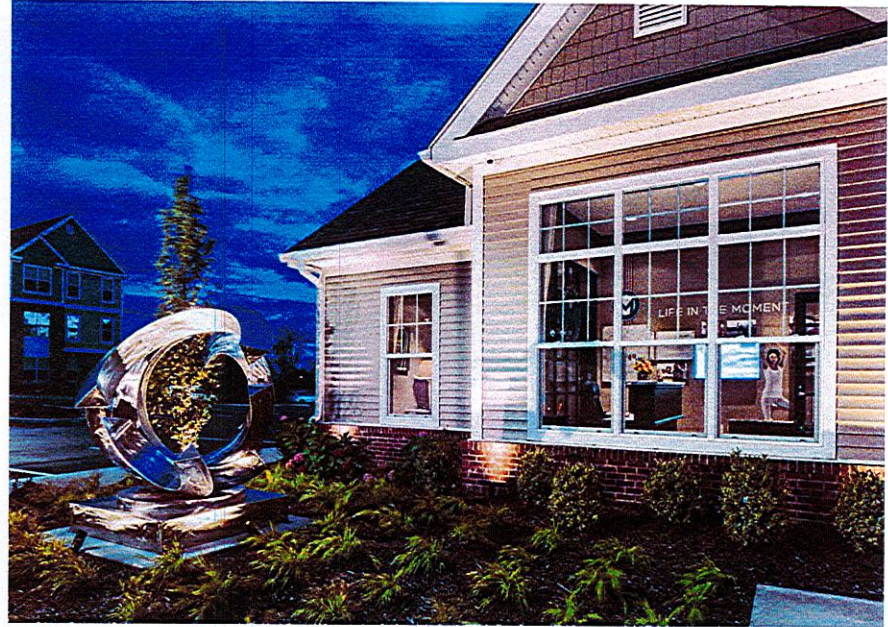

continental
PROPERTIES