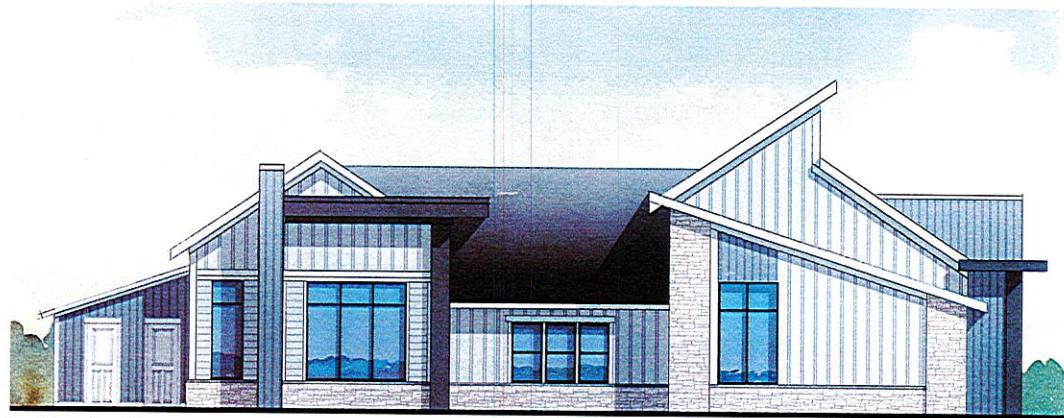

Parking Elevation